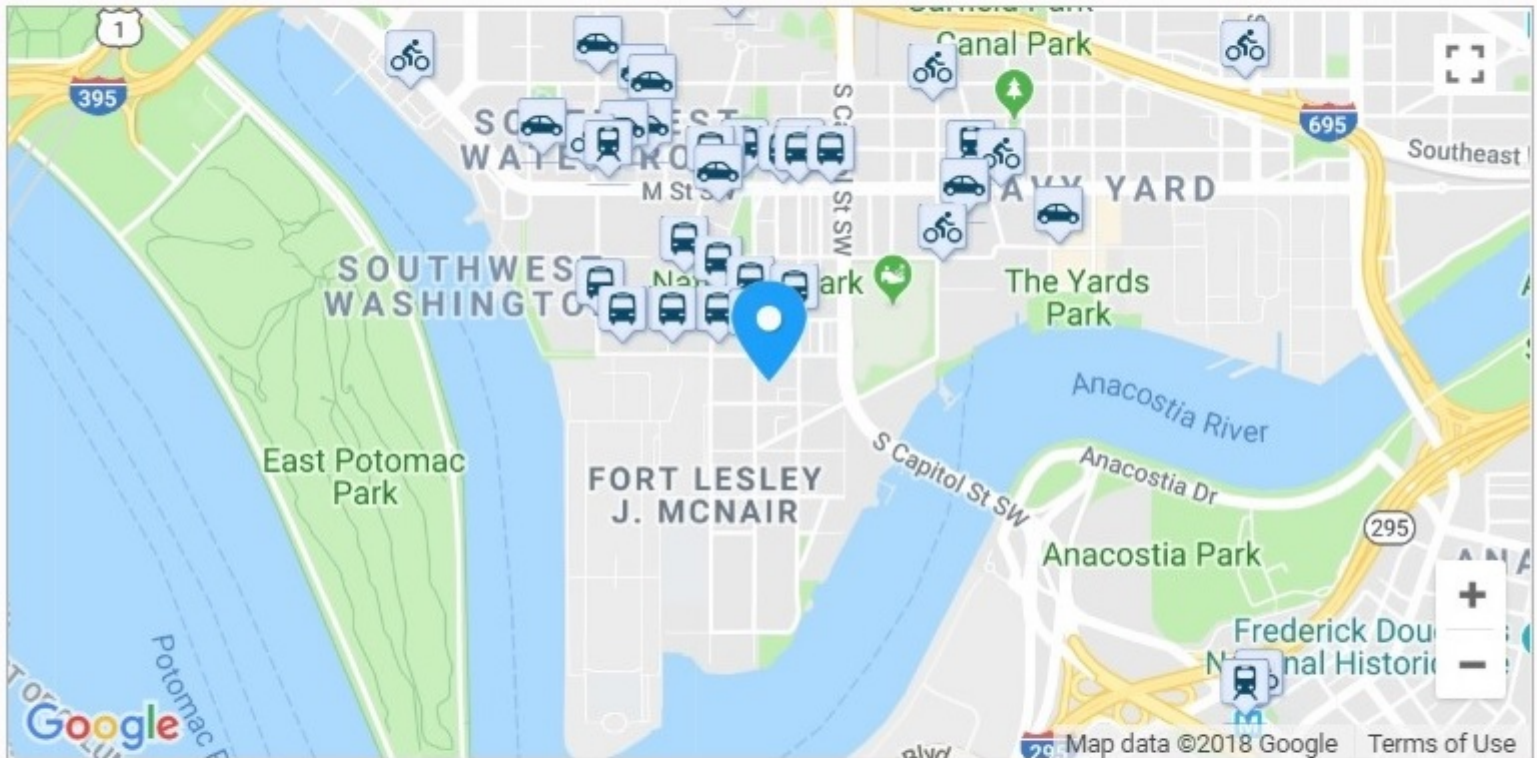

EXHIBIT B

Good Transit

[Add to your site](#)

1530 First Street Southwest has good transit which means many nearby public transportation options. Car sharing is available from Zipcar and RelayRides.

Rail lines:

Green Metrorail Green Line	0.5 mi	Orange Metrorail Orange Line	1.0 mi
Blue Metrorail Blue Line	1.0 mi	Silver Metrorail Silver Line	1.0 mi

[More](#) ▼

Click on the map & draw a line to measure

2,471.3 Feet