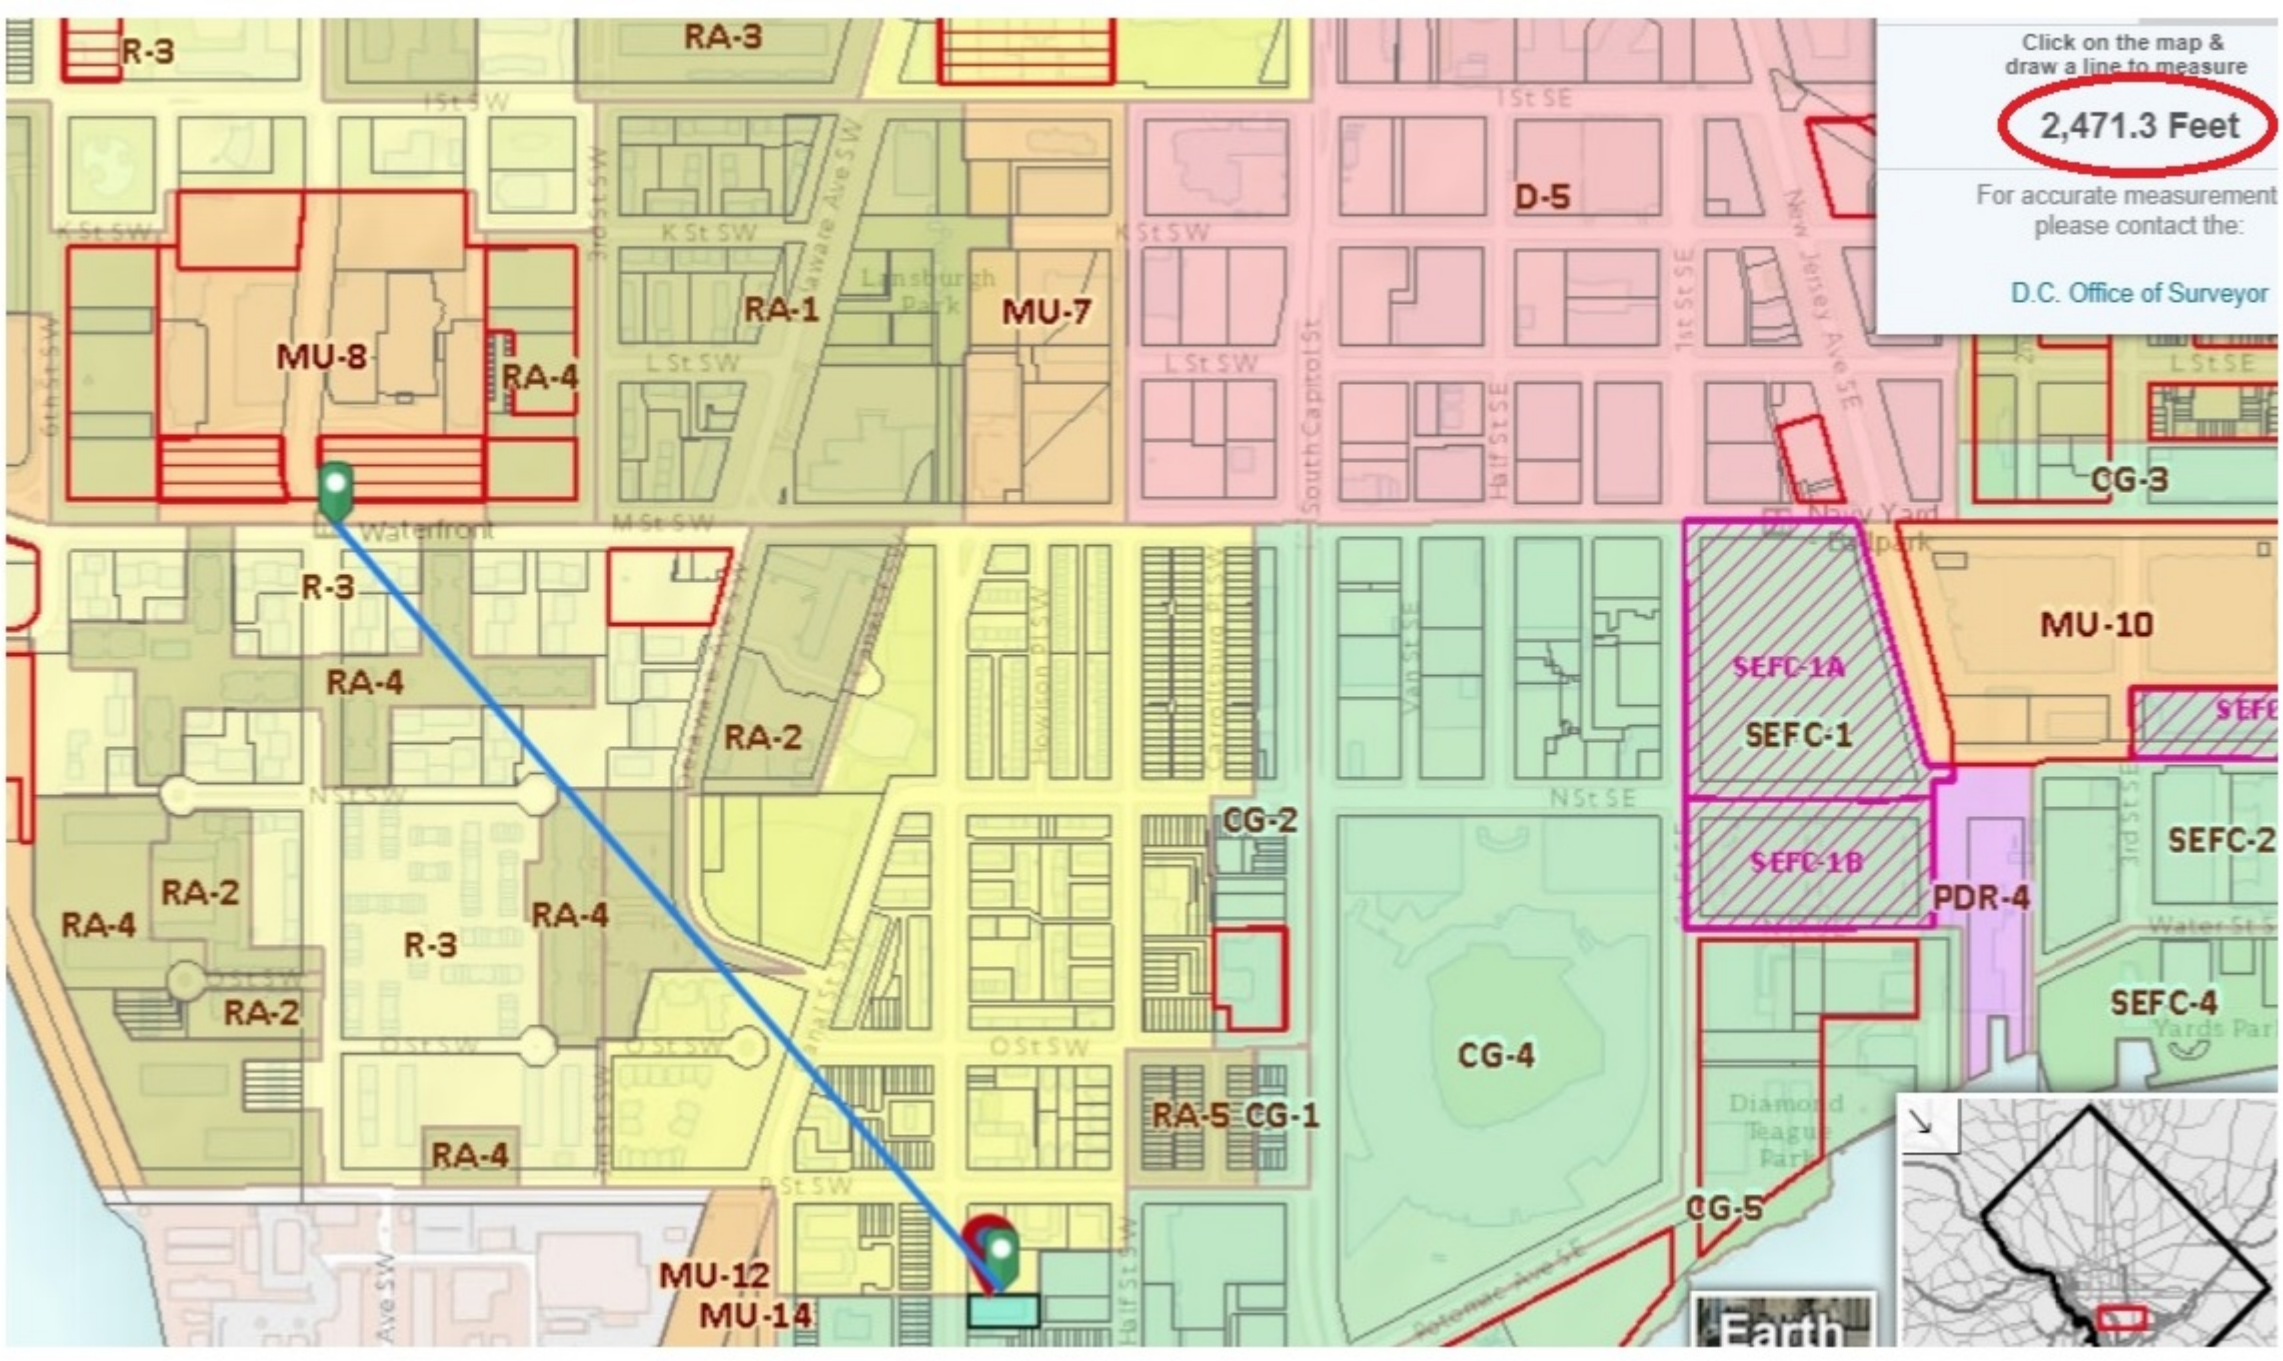

EXHIBIT B

Good Transit

[Add to your site](#)

1530 First Street Southwest has good transit which means many nearby public transportation options. Car sharing is available from Zipcar and RelayRides.

Rail lines:

Green Metrorail Green Line	0.5 mi	Orange Metrorail Orange Line	1.0 mi
Blue Metrorail Blue Line	1.0 mi	Silver Metrorail Silver Line	1.0 mi

[More](#) ▼

Click on the map & draw a line to measure

2,471.3 Feet